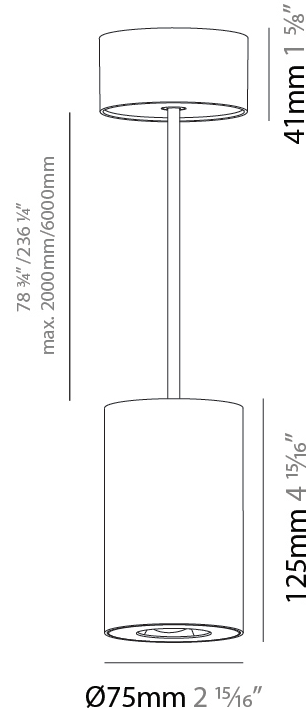

GENERAL

Series: Oiko Pro
Subseries: Oiko Pro Round
Brand: Prolicht
Division: Architectural
Mounting Type: Suspension
Mounting Location: Ceiling
Subcategory: Pendant

PHYSICAL

Shape: Cylinder
Diameter (mm): 75
Diameter (in): 2 ¹⁵/₁₆
Height (mm): 125
Height (in): 4 ¹⁵/₁₆
Light Distribution: Direct
Weight (kg): 0.769
Fixture Finish: SSR / BKV / CWI / CRY / HAB / UFT / ITA / RUA / FTG / MYG / LOD / PUS / FRO / FUP / KIA / POP / BLS / SPG / MEY / GOH / GUM / CHC / COM / ABZ / JAG / OBR / MOS / ROR
Fixture Material: Metal
Cable Details: 2,000mm / 6,000mm Cable - Options : Transparent, Black, White, Red, Orange

ELECTRICAL

Lamp Type: LED (Zhaga Standard)
Input Wattage (W): 12.9
Dimming: Tri-Mode (Non-Dimming and Phase Dimming (120Vac only) and 0-10V Dimming)
Driver Included: No
Driver Location: Remote
Driver Type: Constant Current - Universal
Driver Class: Class 2
Input Voltage (V): 120 - 277
Constant Current (MA): 350

LED

Color Temperature (°K): 2700 / 3000 / 3500 / 4000
Max. Delivered Lumen (lm): 1218 / 1214 / 1272 / 1283
Nominal Lumen (lm): 1473 / 1468 / 1538 / 1552
CRI: >90 CRI
Lamp Life (hrs): 50000

OPTICAL

Reflector°: 34
Adjustability: Fixed

RATINGS AND CERTIFICATIONS

Certified By: Certified for North American Standards
IP rating: IP20